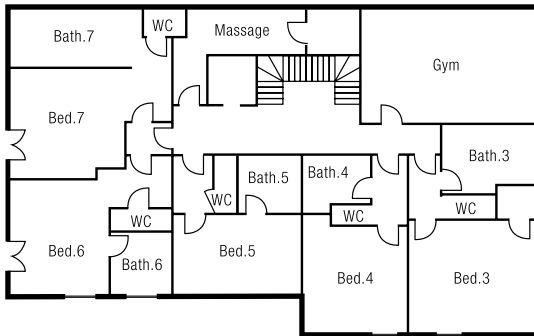

Chalet Le Rocher

Val d'Isère

3rd Floor

2nd Floor

1st Floor

Ground Floor

Accommodation

Maximum Guests: 14 adults
Living Area: 800 m²
Staff: 5

Master bedroom

King sized double bed with plasma TV and iPod docking station, en-suite bathroom with bath plus shower and access to terrace.

Bedroom 2

Twin or king size double bed with plasma TV and iPod docking station and en-suite bathroom.

Bedroom 3

Twin or king size double bed with plasma TV and iPod docking station and en-suite bathroom. Access to balcony.

Bedroom 4

Twin or king size double bed with plasma TV and iPod docking station and en-suite bathroom. Access to balcony.

Bedroom 5

Twin or king size double bed with plasma TV and iPod docking station and en-suite bathroom.

Bedroom 6

Twin or king size double bed with plasma TV and iPod docking station, en-suite bathroom and separate walk-in shower.