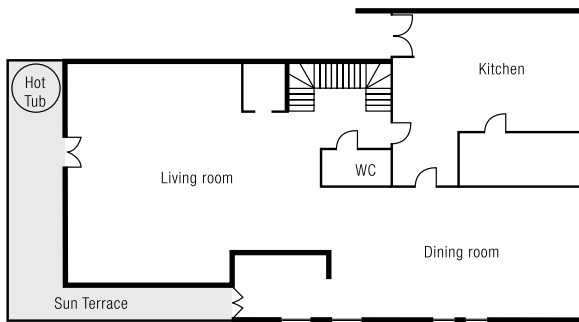

Chalet Le Rocher

Val d'Isère

3rd Floor

2nd Floor

1st Floor

Ground Floor

Accommodation

Maximum Guests: 14 adults
Living Area: 800 m²
Staff: 5

Master bedroom

King sized double bed with plasma TV and iPod docking station, en-suite bathroom with bath plus shower and access to terrace.

Bedroom 2

Twin or king size double bed with plasma TV and iPod docking station and en-suite bathroom.

Bedroom 3

Twin or king size double bed with plasma TV and iPod docking station and en-suite bathroom. Access to balcony.

Bedroom 4

Twin or king size double bed with plasma TV and iPod docking station and en-suite bathroom. Access to balcony.

Bedroom 5

Twin or king size double bed with plasma TV and iPod docking station and en-suite bathroom.

Bedroom 6

Twin or king size double bed with plasma TV and iPod docking station, en-suite bathroom and separate walk-in shower.