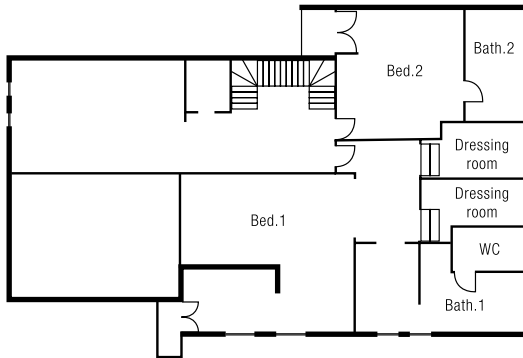

Chalet Le Rocher

Val d'Isère

3rd Floor

2nd Floor

1st Floor

Ground Floor

Accommodation

Maximum Guests: 14 adults
Living Area: 800 m²
Staff: 5

Master bedroom

King sized double bed with plasma TV and iPod docking station, en-suite bathroom with bath plus shower and access to terrace.

Bedroom 2

Twin or king size double bed with plasma TV and iPod docking station and en-suite bathroom.

Bedroom 3

Twin or king size double bed with plasma TV and iPod docking station and en-suite bathroom. Access to balcony.

Bedroom 4

Twin or king size double bed with plasma TV and iPod docking station and en-suite bathroom. Access to balcony.

Bedroom 5

Twin or king size double bed with plasma TV and iPod docking station and en-suite bathroom.

Bedroom 6

Twin or king size double bed with plasma TV and iPod docking station, en-suite bathroom and separate walk-in shower.