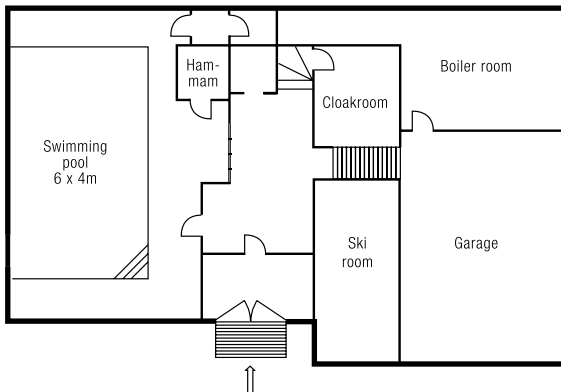

Chalet Le Rocher

Val d'Isère

3rd Floor

2nd Floor

1st Floor

Ground Floor

Accommodation

Maximum Guests: 14 adults
Living Area: 800 m²
Staff: 5

Master bedroom

King sized double bed with plasma TV and iPod docking station, en-suite bathroom with bath plus shower and access to terrace.

Bedroom 2

Twin or king size double bed with plasma TV and iPod docking station and en-suite bathroom.

Bedroom 3

Twin or king size double bed with plasma TV and iPod docking station and en-suite bathroom. Access to balcony.

Bedroom 4

Twin or king size double bed with plasma TV and iPod docking station and en-suite bathroom. Access to balcony.

Bedroom 5

Twin or king size double bed with plasma TV and iPod docking station and en-suite bathroom.

Bedroom 6

Twin or king size double bed with plasma TV and iPod docking station, en-suite bathroom and separate walk-in shower.