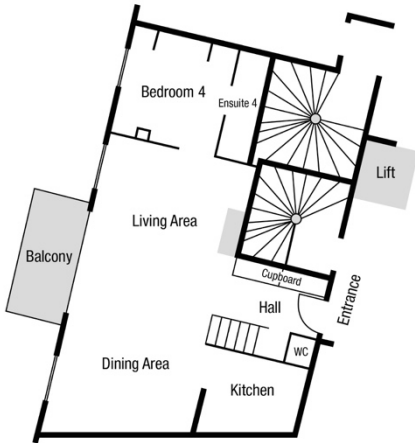

Etoile Filante

Val d'Isère | 9 Guests

Lower Floor

ACCOMODATION

Maximum Guests: 9

Living Area: 150 m²

Bedroom 1

Master super-king size bed with en-suite bathroom and shower. Private balcony and walk in wardrobe.

Bedroom 2

Twin or super-king size bed with en-suite bathroom and shower and dressing area.

Bedroom 3

One single bed and two single bunk beds with en-suite shower room.

Bedroom 4

Double bed with en-suite shower room.

Infant cots

Bedroom 1 is the most suitable for a cot.

Location

Etoile Filante is a duplex apartment situated in La Canadienne complex.

Access

A short walk gives access to the nursery slopes and the main lift hub. Alternatively, the centre of town and bus stop is a few minutes walk away.

Upper Floor

FACILITIES

- 2 covered parking places
 - Balcony
 - Ski room with heated boot warmers
 - Fireplace
 - Wireless Internet
 - Study
 - Hairdryer in every room
 - Personal bathrobes and slippers
 - Luxury Bathroom Products
-