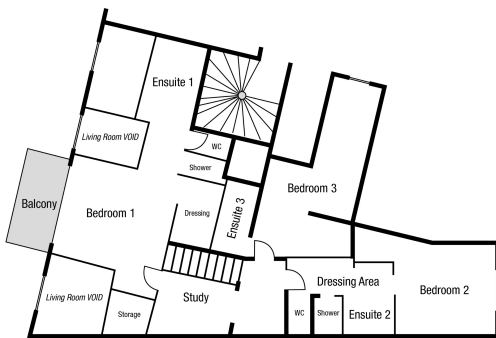

Etoile Filante

Val d'Isère | 9 Guests

Lower Floor

ACCOMODATION

Maximum Guests: 9

Living Area: 150 m²

Bedroom 1

Master super-king size bed with en-suite bathroom and shower. Private balcony and walk in wardrobe.

Bedroom 2

Twin or super-king size bed with en-suite bathroom and shower and dressing area.

Bedroom 3

One single bed and two single bunk beds with en-suite shower room.

Bedroom 4

Double bed with en-suite shower room.

Infant cots

Bedroom 1 is the most suitable for a cot.

Location

Etoile Filante is a duplex apartment situated in La Canadienne complex.

Access

A short walk gives access to the nursery slopes and the main lift hub. Alternatively, the centre of town and bus stop is a few minutes walk away.

Upper Floor

FACILITIES

- 2 covered parking places
 - Balcony
 - Ski room with heated boot warmers
 - Fireplace
 - Wireless Internet
 - Study
 - Hairdryer in every room
 - Personal bathrobes and slippers
 - Luxury Bathroom Products
-