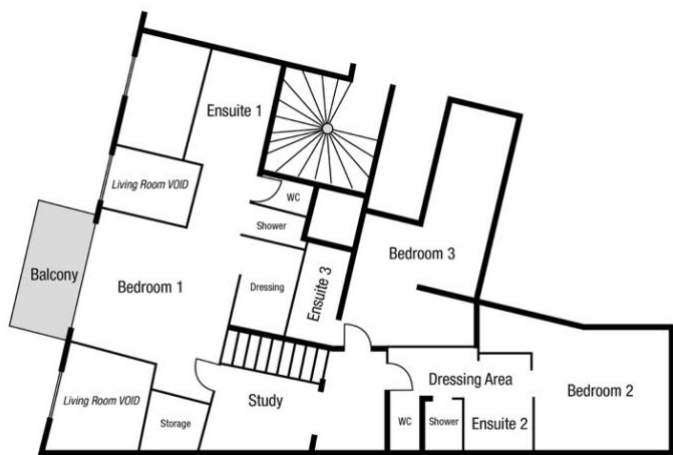

## Upper floor

### Room 1

Master super-king size bed with ensuite bathroom and shower. Private balcony and walk in wardrobe.

### Room 2

Twin or super-king size bed with ensuite bathroom and shower and dressing area.

### Room 4

Double bed with ensuite shower room.