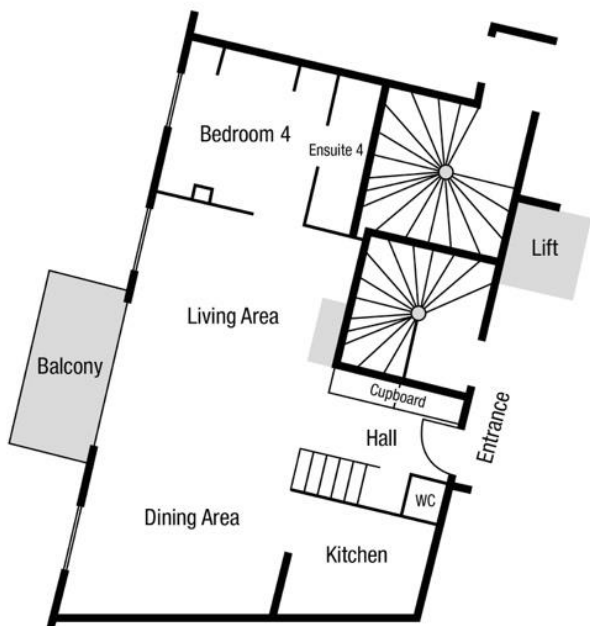

Lower floor

Maximum Guests: 9
Living Area: 150m²
Staff In-resort concierge

Room 1

Master super-king size bed with ensuite bathroom and shower. Private balcony and walk in wardrobe.

Room 2

Twin or super-king size bed with ensuite bathroom and shower and dressing area.

Room 3

Bunk bed (adult size) and a single bed with ensuite shower room with steam shower.

Room 4

Double bed with ensuite shower room.