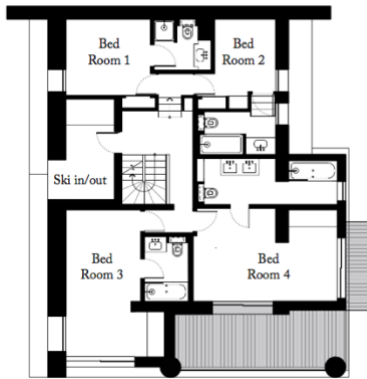

Elephant Blanc

Vald'Isère

Lower Ground Floor

Ground Floor

1st Floor

2nd Floor

Maximum Guests:	10
Living Area:	420m ²
Staff:	5

Room 1

Twin or king size bed with ensuite shower

Room 2

Twin or king size bed with ensuite bathroom and shower within bath tub

Room 3

Twin or super-king size bed with ensuite bathroom and shower within bath tub

Room 4 - Master

Super king size bed with ensuite bathroom, extra-long tub with shower. His and hers vanity units. West facing balcony

Room 5

Twin or king size bed with ensuite bathroom and shower