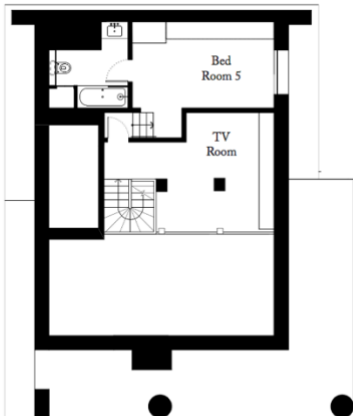

Elephant Blanc

Vald'Isère

Lower Ground Floor

Ground Floor

1st Floor

2nd Floor

Maximum Guests:	10
Living Area:	420m ²
Staff:	5

Room 1

Twin or king size bed with ensuite shower

Room 2

Twin or king size bed with ensuite bathroom and shower within bath tub

Room 3

Twin or super-king size bed with ensuite bathroom and shower within bath tub

Room 4 - Master

Super king size bed with ensuite bathroom, extra-long tub with shower. His and hers vanity units. West facing balcony

Room 5

Twin or king size bed with ensuite bathroom and shower