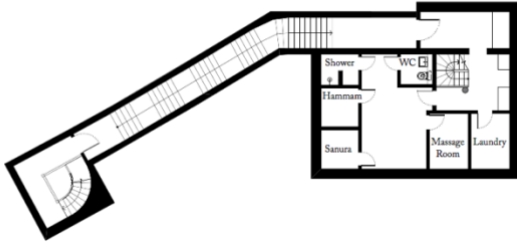

Elephant Blanc

Vald'Isère

Lower Ground Floor

Ground Floor

1st Floor

2nd Floor

Maximum Guests:	10
Living Area:	420m ²
Staff:	5

Room 1

Twin or king size bed with ensuite shower

Room 2

Twin or king size bed with ensuite bathroom and shower within bath tub

Room 3

Twin or super-king size bed with ensuite bathroom and shower within bath tub

Room 4 - Master

Super king size bed with ensuite bathroom, extra-long tub with shower. His and hers vanity units. West facing balcony

Room 5

Twin or king size bed with ensuite bathroom and shower