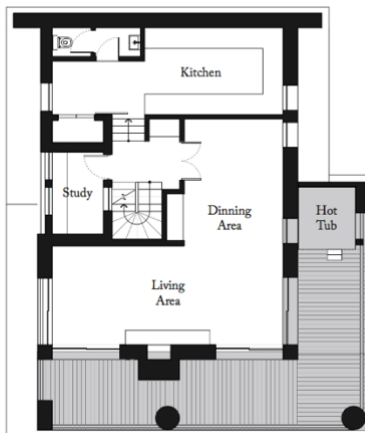

Elephant Blanc

Vald'Isère

Lower Ground Floor

Ground Floor

1st Floor

2nd Floor

Maximum Guests:	10
Living Area:	420m ²
Staff:	5

Room 1

Twin or king size bed with ensuite shower

Room 2

Twin or king size bed with ensuite bathroom and shower within bath tub

Room 3

Twin or super-king size bed with ensuite bathroom and shower within bath tub

Room 4 - Master

Super king size bed with ensuite bathroom, extra-long tub with shower. His and hers vanity units. West facing balcony

Room 5

Twin or king size bed with ensuite bathroom and shower