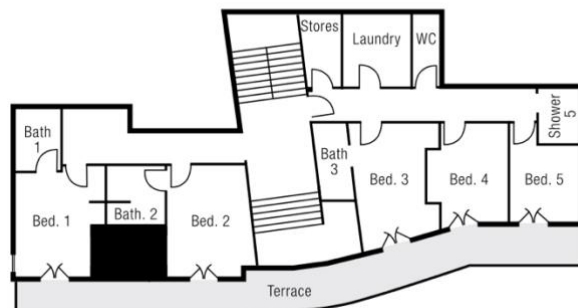

King size double bed, ensuite shower room and access to balcony.

Room 3 (2nd master)

Twin or Super king size double bed, ensuite shower room.

Room 4

Four single bunk beds, shared shower room with bedroom 5

1st Floor

Room 5

Twin or Super king size double bed, shared shower room with bedroom 4

Room 6 (Master)

Super-king size double bed with plasma TV, ensuite bathroom, separate shower and access to balcony

Ground Floor