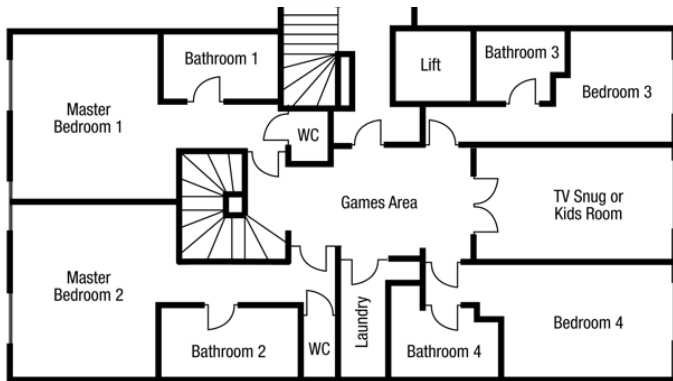

Les Sorbiers

Vald'Isère

Upper floor

Maximum Guests: 10 adults and 2 children
Living Area: 350m²
Staff In-resort concierge

Room 1

Master super-king size bed with ensuite bathroom with shower, separate WC. Private balcony.

Room 2

Master super-king size bed with ensuite bathroom with bath and shower, separate WC. Private Balcony.

Room 3

Double bed with ensuite bathroom with shower.

Room 4

Double bed with ensuite bathroom with shower.

Bedroom 5

Two twin beds with ensuite shower room, separate WC.

TV Snug

Two convertible twin beds for children.

Lower floor