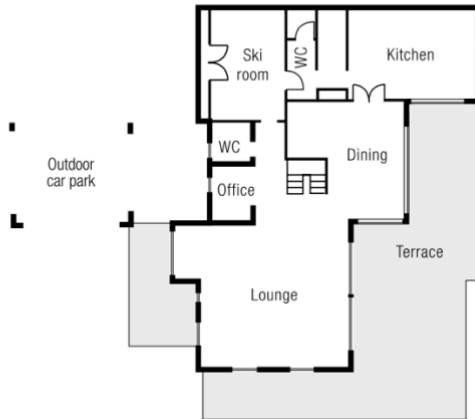

Mont Tremblant

Méribel

1st Floor

Maximum Guests: 12
Living Area: 600m²
Staff: 5 + housekeeper

Room 1 – Master bedroom

Super king size double bed with ensuite bathroom with double bath and large walk in shower, fireplace and private balcony

Room 2 - 2nd Master bedroom

Twin or super king double with ensuite bathroom with bath and walk in shower, fireplace, opens onto terrace

Room 3

Twin or super king double with ensuite bathroom with bath and walk in shower, gas fireplace, opens onto terrace and overlooks pool area

Room 4

Twin or super king double with ensuite bathroom with bath, shower, gas fireplace

Room 5

Twin or super king double with ensuite bathroom with bath, shower, gas fireplace

Room 6

Twin or super king double with ensuite bathroom with bath, shower, gas fireplace

Ground Floor

Lower Ground Floor