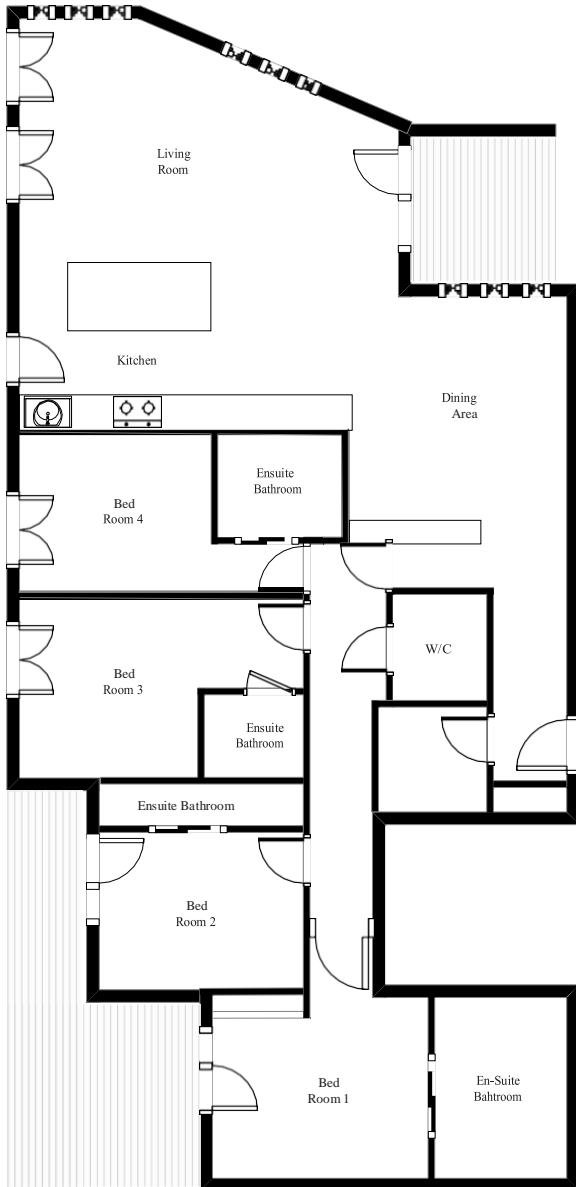

Tournesol

Vald'Isère

First floor

Maximum Guests: 8

Living Area: 134m²

Staff In-resort concierge

Room 1

Double bed with TV. Ensuite bath & shower room.

Room 2

Double bed with TV. Ensuite shower room.

Room 3

Double bed with TV. Ensuite shower room.

Bedroom 4

Double bed with TV. Ensuite shower room.