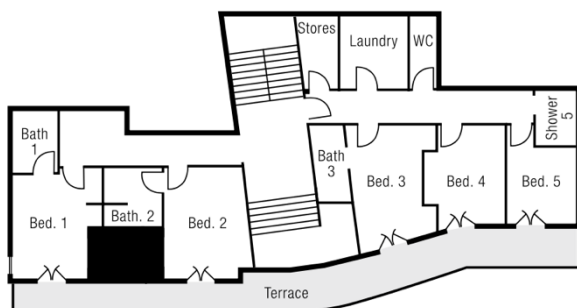

Chalet Jejalp

Morzine

3rd Floor

Maximum Guests: 10 adults and 4 children
Living Area: Approx. 400m²
Staff: 6

2nd Floor

Room 1

Twin or double king size double bed, ensuite shower room and access to balcony.

Room 2

Double European queen size bed, ensuite shower room and access to balcony.

Room 3 (2nd master)

Twin or Super king size double bed, ensuite shower room.

Room 4

Four single bunk beds, shared shower room with bedroom 5

1st Floor

Room 5

Twin or Super king size double bed, shared shower room with bedroom 4

Room 6 (Master)

Super-king size double bed with plasma TV, ensuite bathroom, separate shower and access to balcony

Ground Floor