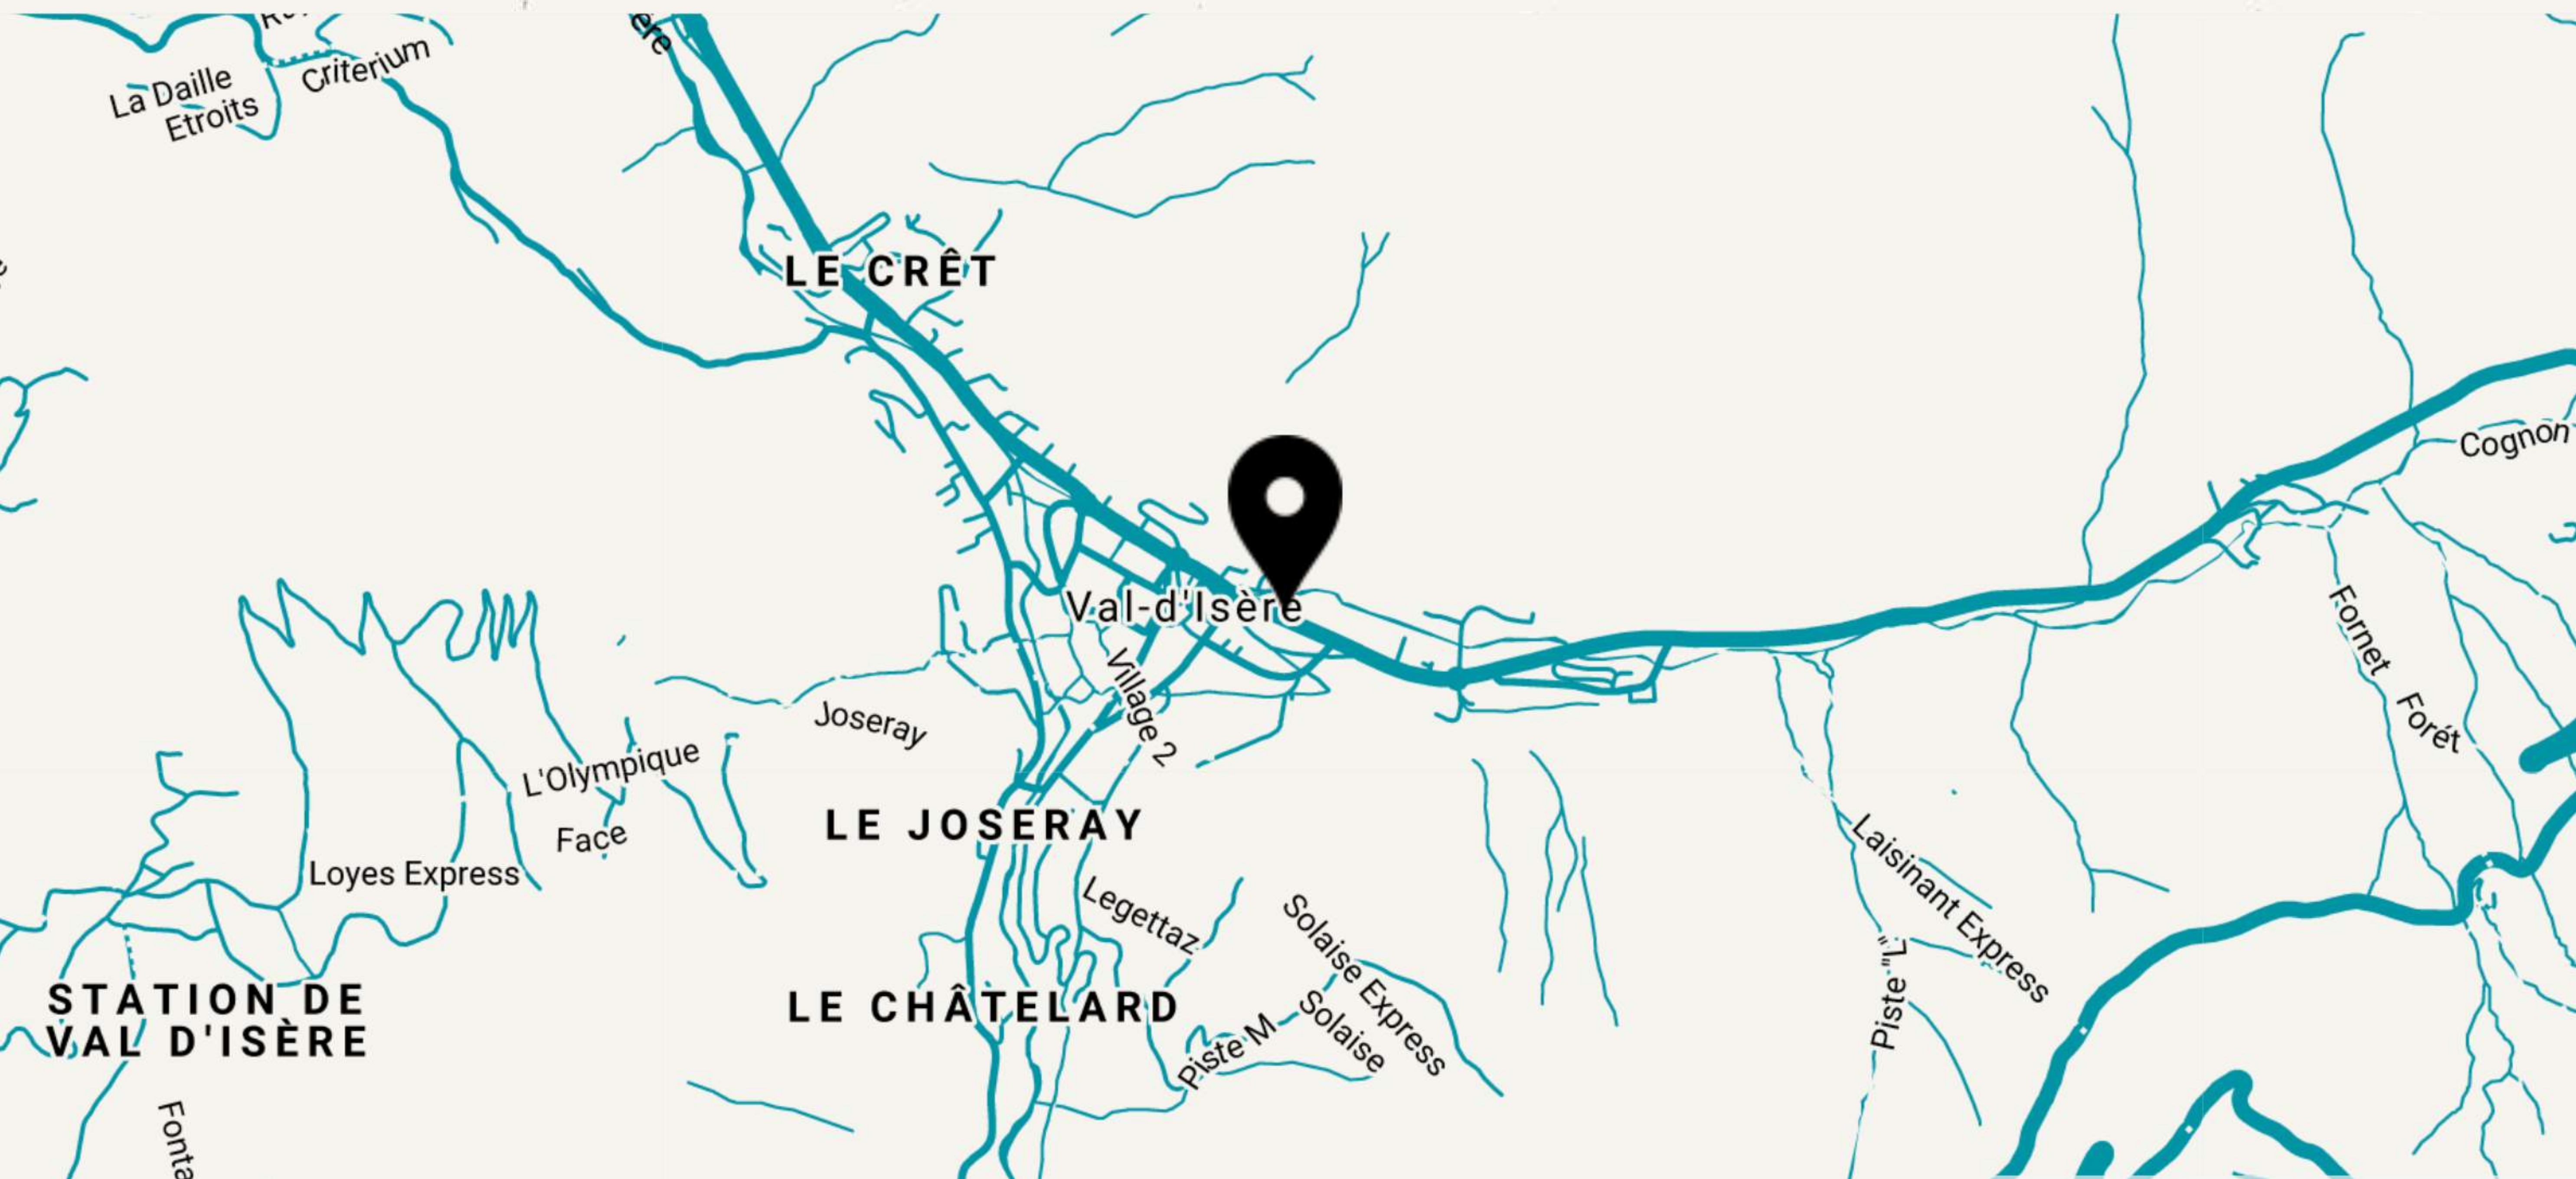

Access

Les Sorbiers is situated on the main road of Val d'Isère, close to the Office de Tourisme and church. A short walk gives access to the nursery slopes and the main lift hub. Alternatively, the centre of town is a few minutes walk away.