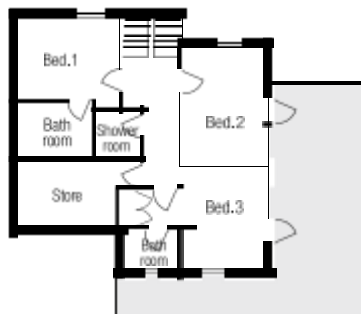

## 3rd Floor

---

**Maximum Guests:** 10  
**Living Area:** 300 m<sup>2</sup>  
**Staff:** 2 + driver and housekeeping service

---

**Bedroom 1**  
Raised double bed with ensuite bathroom

**Bedroom 2**  
Twin or super-king size bed with private shower

**Bedroom 3**  
Twin or super-king size bed with ensuite bathroom

**Bedroom 4**  
Super-king size bed with ensuite bathroom

**Bedroom 5**  
Super-king size bed with ensuite bathroom

---

## 2nd Floor

---

## 1st Floor

---