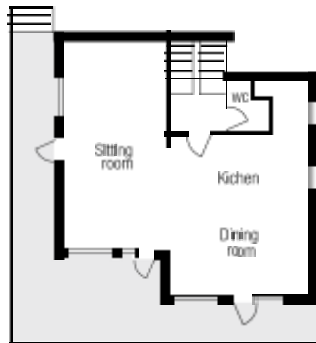

## 3rd Floor

---

**Maximum Guests:** 10  
**Living Area:** 300 m<sup>2</sup>  
**Staff:** 2 + driver and housekeeping service

---

**Bedroom 1**  
Raised double bed with ensuite bathroom

**Bedroom 2**  
Twin or super-king size bed with private shower

**Bedroom 3**  
Twin or super-king size bed with ensuite bathroom

**Bedroom 4**  
Super-king size bed with ensuite bathroom

**Bedroom 5**  
Super-king size bed with ensuite bathroom

---

## 2nd Floor

---

## 1st Floor

---