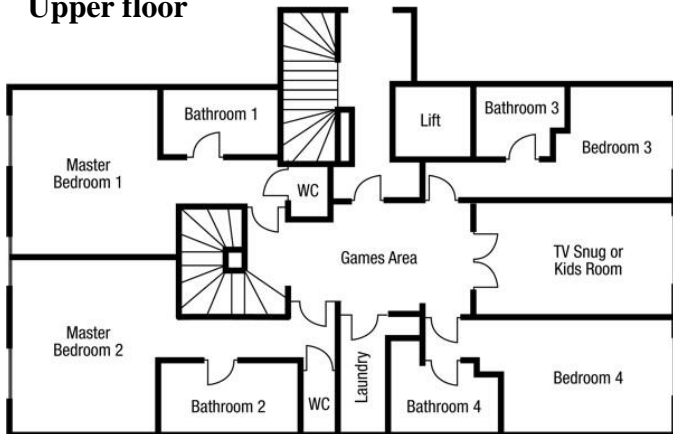

Les Sorbiers

Val d'Isère

Upper floor

Maximum Guests: 10 adults and 2 children
Living Area: 350m²
Staff In-resort concierge, daily housekeeping and end of stay cleaning.

Room 1

Super-king size bed with ensuite bathroom with shower, separate WC. Private balcony.

Room 2

Super-king size bed with ensuite bathroom with bath and shower, separate WC. Private Balcony.

Room 3

Double bed with ensuite bathroom with shower.

Room 4

Double bed with ensuite bathroom with shower.

Bedroom 5

Two twin beds with ensuite shower room, separate WC.

TV Snug

Two convertible twin beds for children.

Lower floor